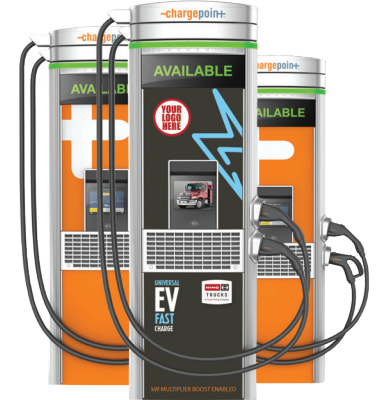

UNIFIED E2E EV ENABLEMENT

INCLUDING SINGLE-SOURCE FINANCING WITH MITSUBISHI HC CAPITAL AMERICA

HINO TRUCKS EV

CHARGING

INSTALLATION

SUPPORT / SERVICE

- Fleet Consulting
- Hino Electric Truck
- Hino Edge Connectivity
- HinoWatch Assistance
- HinoCare Plans
- Hino Max Coverage
- Financing