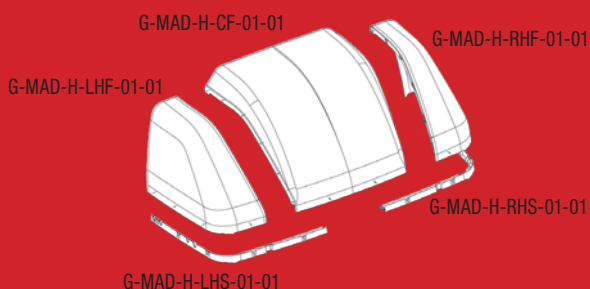

HINO AIR DEFLECTORS KEEP YOUR BUSINESS IN MOTION

Reduce your carbon footprint!

Enhanced Truck Aerodynamics and a unique weight saving design allow the Hino Air Deflector to help you squeeze more mileage out of every gallon of gas!

Working with Global Vehicle Systems Inc., an innovator in wind deflector technology, Hino Parts has developed a new patented product that looks great and actually cuts your operating costs by reducing fuel consumption. Plus, the unique modular design makes installation fast and easy—it can even be mounted without the use of a hoist or crane! So now is the perfect time to dress up your truck with a genuine Hino Air Deflector.

- Studies show fuel savings of 5% for a stop and start suburban route and 7% for highway route*
- Robust construction for longer service life
- Modular design for easy installation
- Excellent cab-to-roof fit for maximum aerodynamic benefits
- Provides excellent “billboard” location for promoting your business with your logo
- Available in HINO white, red and black can also be custom painted to match any vehicle

* Testing in accordance with SAE J1321, SAE J1526 and TMC In-Service Procedure Type IV.

ASSEMBLY:

White: G-MAD-H-AS-01 • Black: G-MAD-H-AS-05 • Red: G-MAD-H-AS-07

Part Number	Description
G-MAD-H-AS-01	White Air Deflector Assembly
G-MAD-H-AS-05	Black Air Deflector Assembly
G-MAD-H-AS-07	Red Air Deflector Assembly
G-MAD-H-LHF-01-01	Left Hand Deflector Component
G-MAD-H-CF-01-01	Center Deflector Component
G-MAD-H-RHF-01-01	Right Hand Deflector Component
G-MAD-H-LHS-01-01	Left Hand Substrate Component
G-MAD-H-RHS-01-01	Right Hand Substrate Component